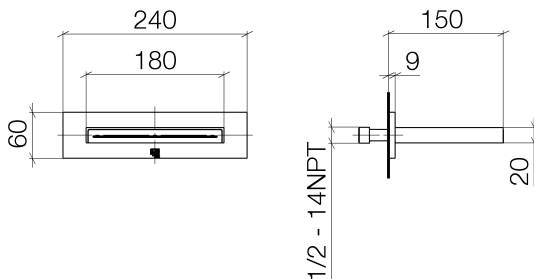

- CL.1

WATER SHEET Cascade spout for wall-mounted installation - Dark Bronze matte

Article number: 13 445 979-17 0010

- 5-7/8" Projection
- Cascade
- Cover plate 9-1/2" x 2-3/8"
- 1/2" connection
- Plug-in connection mounting
- Water flow rate limited to max. 2.5 gpm

Dark Bronze matte

Accessory is required for this item.

Dimensional drawing

All dimensions in mm / inch = mm x 0,0394

- CL.1

WATER SHEET Cascade spout for wall-mounted installation - Dark Bronze matte

Article number: 13 445 979-17 0010